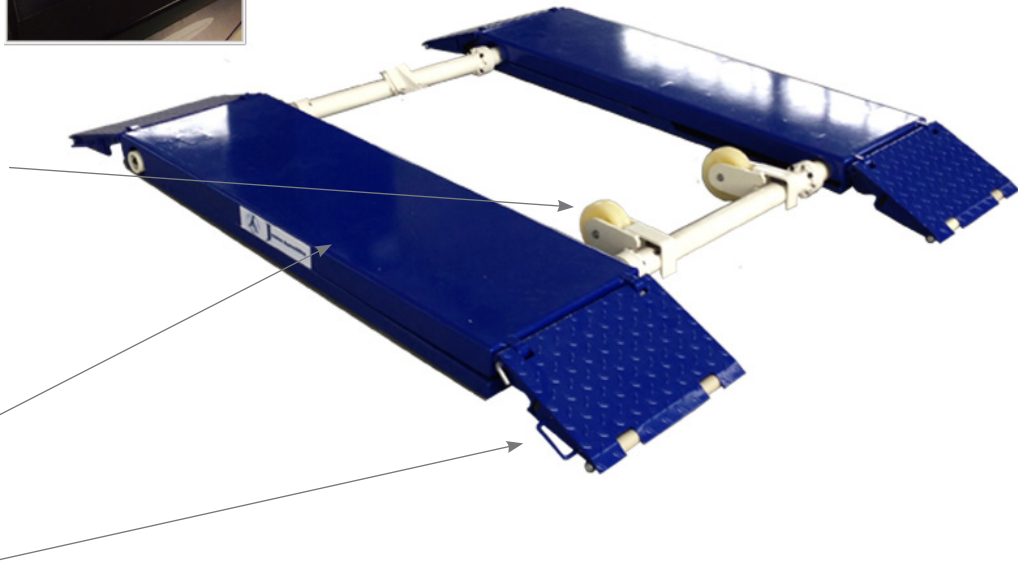

Basic line JA3000S

Mobile service scissor lift

Jema Autolifte A/S
we are here to surprise!

Jema Autolifte Mobile service scissor lift

JA3000S is one of our most popular lifts and not without reason, The lift is simply top quality and has many fans in particular car preparation, auto paint shops and everything from the discerning individual to the large authorized workshop.

JA3000S has TÜV CE approval certificate!

Technical specifications

- Loading capacity 3000 kg.
- Rise time 25 sec.
- Drop time 20 sec.
- Lifting height 1000 mm
- Digital information controlbox
- 220V power supply
- Motor power 2.2 Kw
- Noise level 70 db
- Safety valve
- Weight 500 kg.
- CE Approved by TÜV

Digital control box

JA3000S has digital information display control box. The Service scissor lift use only 220V and connect the air to release the safety lock.

Mobile kit

JA3000S is a mobile scissor service lift. The mobile kit is included and is fast and easy to install.

Rubber blocks

Rubber blocks is included JA3000S so when the consumer rises the lift they can place the rubber blocks on the cars lifting points.

The chutes

The chutes is used to get a easy access with the car on the lift,