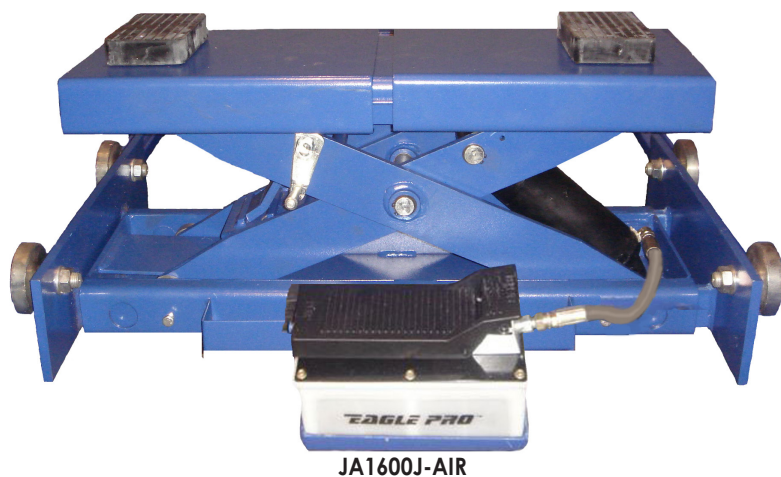

Basic line Jack JA1600J serie

Jema Autolifte A/S
we are here to surprise!

Jema Autolifte Basic line jack JA1600J serie

JA1600J available in two different models:
JA1600J-AIR, which is air-hydraulic pump
JA1600J-OIL, which is for our JA3500F 4 post lift

All models JA1600J has sliding platforms and rubber pads to ensure a secure connection with fix points on the vehicle. JA1600J has manually security lock

JA1600J TÜV CE approval certificate.

Technical specifications

- Lifting capacity 1600 kg.
- Rise time 15 sec.
- Lowering time 10 sec.
- Lifting height 52-380 mm
- Working pressure 10 MPa
- Max./Min. wide 770-1180 mm
- Manual safety lock
- Weight 100 kg.
- CE approved by TÜV

Lifting platforms

JA1600J jack series has all shoot lifting platforms

Rubber pads

JA1600J jack series that included the two rubber blocks to ensure a good contact surface with the lifting point on the vehicle.