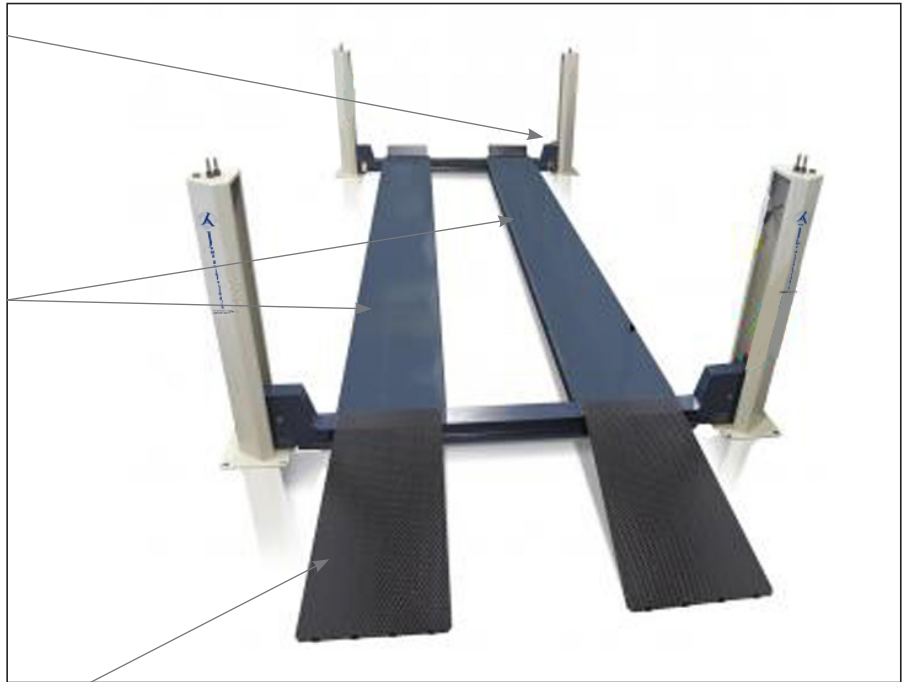

Max. lifting height 1660 mm and a loading capacity of 12000kg.

JA12000F-E are produced in Europe and CE approved

**Safety**

JA12000F-E has 4 point safety locks which give the consumer a safe and reliable 4 post lift for everyday use.

**Plain runways**

JA12000F-E is produced with plain runways.

**Functionality and capacity**

JA12000F-E has a rise time of 45 sec. and lowering time of 35 sec. JA12000F-E is therefore particularly suitable for service for 4x4, Commercial, Heavy vehicles or Light trucks up to 12t

**Access ramps**

Because of the low profile access ramps, it is possible to work with all kinds of vehicles. When the lift is rising the ramps will tilt.

**JA12000F-E one of the best 4 Post Lift in its weight class on the market today!**  
**JA12000F-E are CE approved**